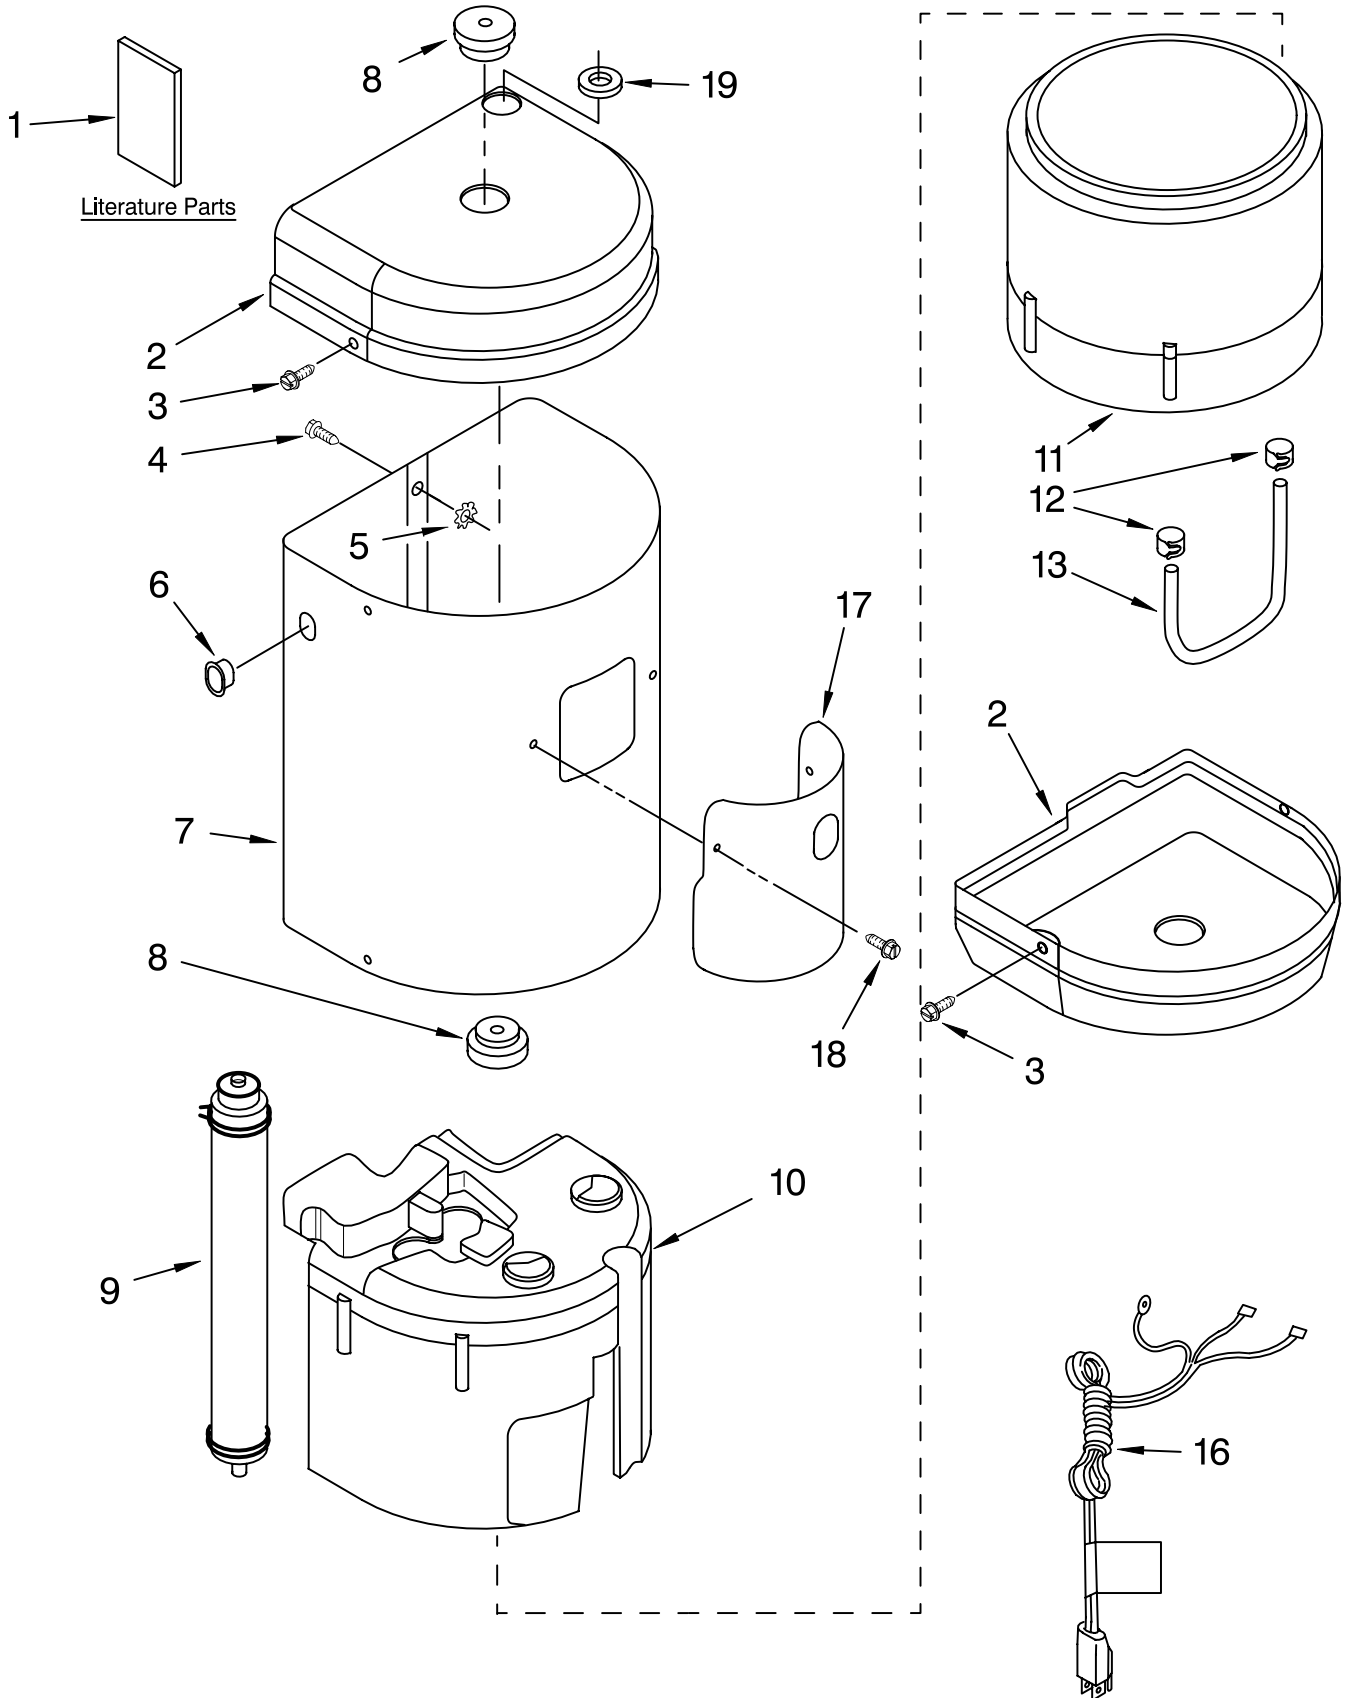

OUTER COVER & INSULATION PARTS

For Models: KHWL160PWH1, KHWL160PCR1, KHWL160PSS1
(White) (Chrome) (Stainless Steel)

FOR ORDERING INFORMATION REFER TO PARTS PRICE LIST

OUTER COVER & INSULATION PARTS

For Models: KHWL160PWH1, KHWL160PCR1, KHWL160PSS1
(White) (Chrome) (Stainless Steel)

Illus. No.	Part No.	DESCRIPTION
1	8578898	Literature Parts Instructions, Installation & Use & Care Guide
2	3192031	End Cap
3	4169569	Screw, Drive
4	3192294	Screw, Machine
5	4159493	Lockwasher
6	3191431	Strain Relief, Power Cord
7	3193265	Shell
8	8534011	Bushing, Molded
9	3192006	Displacer
10	3192011	Insulation, Top
11	3192012	Insulation, Bottom
12	3400975	Clamp, Hose
13	8541031	Hose, Clear
16	3192352	Cord, Power
17	3192317	Front Cover
18	311932	Screw, 6-32 X .250
19	3192013	Grommet

FOR ORDERING INFORMATION REFER TO PARTS PRICE LIST